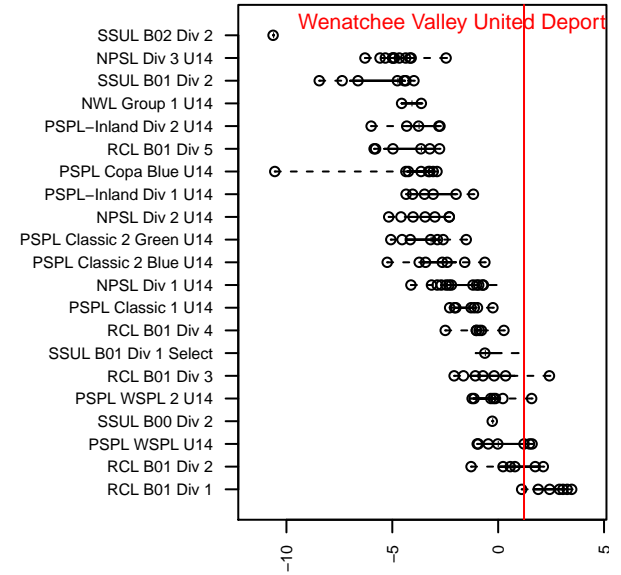

Wenatchee Valley United Deportivo Teca 2011B

Wenatchee FC
 Wenatchee, WA
 B01 total strength=1372
 attack=12.32 defense=4.26
 fall league = PSPL WSPL U14
 notes= Lopez 2014;

alt names used:
 Wenatchee Valley United SC Deportivo Teca F

Venues played:
 2015 Blast Off BU15 A
 2015 PSPL WSPL U14

Wenatchee Valley United Deportivo Teca 2011B
 Dots are actual minus expected GF (blue circles) and GA (red triangles).
 Blue line is smoothed change in attack strength. Red is smoothed change in defense strength.

**attack and defense variance (black dot)
relative to other teams
and top 10 in region**

**attack and defense rating
relative to others at age
and all opponents in last 13 months**

Performance relative to 13 month average