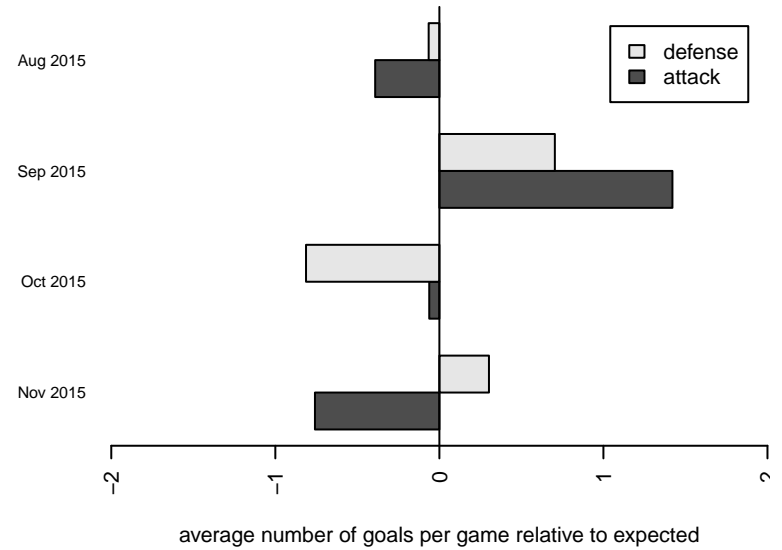

Performance relative to 13 month average