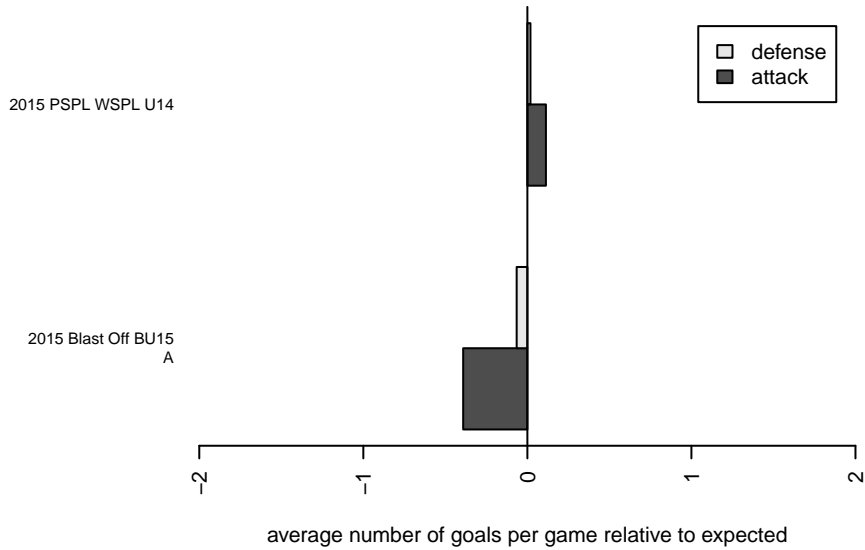

Wenatchee Valley United Deportivo Teca 2011B

Wenatchee FC
 Wenatchee, WA
 B01 total strength=1372
 attack=12.32 defense=4.26
 fall league = PSPL WSPL U14
 notes= Lopez 2014;

alt names used:
 Wenatchee Valley United SC Deportivo Teca F

Venues played:
 2015 Blast Off BU15 A
 2015 PSPL WSPL U14

Wenatchee Valley United Deportivo Teca 2011B
 Dots are actual minus expected GF (blue circles) and GA (red triangles).
 Blue line is smoothed change in attack strength. Red is smoothed change in defense strength.

**attack and defense variance (black dot)
relative to other teams
and top 10 in region**

**attack and defense rating
relative to others at age
and all opponents in last 13 months**

Performance relative to 13 month average